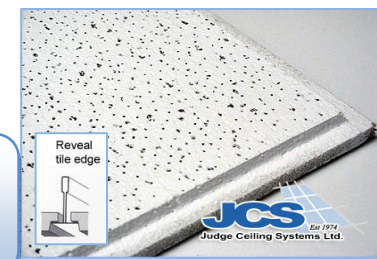

JCS REVEAL EDGE CEILING BOARD TILES

DUNE R/E

BOX OF 16 DUNE CEILING TILES
 SIZE 600 x 600 x 15 mm (5.76m²)
 £46.95
 PRODUCT NO JCS13Ts

Acoustic value; db **34**
 Humidity value;(%RH) **90**
 Fire reaction;**cls 0/ cls 1(BS 476)**

FISSURED Directional R/E

BOX OF 16 FISSURED CEILING TILES
 SIZE 600 x 600 x 00 mm (5.76m²)
 £44.95
 PRODUCT NO JCS002s

Acoustic value; db **34**
 Humidity value;(%RH) **70**
 Fire reaction;**cls 0/ cls 1(BS 476)**

SOFT BOARD R/E

BOX OF 10 SOFT BOARD CEILING TILES
 SIZE 600 x 600 (3.6m²)
 £34.95
 PRODUCT NO JCS11Ts

Acoustic value; db **34**
 Humidity value;(%RH) **100**
 Fire reaction;**cls 0/ cls 1(BS 476)**

FINE FISSURED R/E

BOX OF 16 FINE FISSURED CEILING TILES
 SIZE 600 x 600 (5.76m²)
 £44.95
 PRODUCT NO JCS05Ts

Acoustic value; db **34**
 Humidity value;(%RH) **90**
 Fire reaction;**cls 0/ cls 1(BS 476)**

STRATOS R/E

BOX OF 14 STRATOS TILES
 SIZE 600 x 600 (5.04m²)
 £38.95 JCSV24 24mm grid
 £44.95 JCSV15 15mm grid