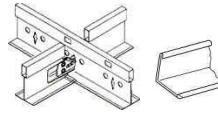

SAS WHITE FACED INTERLOCKING METAL GRID

All the ceiling grid has a (60 mins fire rating)

MAIN TEE 3.6 m (24mm wide)
 Quantity per box; 20 pces
 Price per box £ **52.95**; JCSMT01SAS.(£3.44 each)

CROSS TEE 1200 mm (24mm wide)
 Quantity per box; 60 pces
 Price per box £ **52.90**; JCS12T02SAS.(£1.14 each)

CROSS TEE 600 mm (24mm wide)
 Quantity per box; 60 pces
 Price per box £ **26.85**; JCS6T03SAS.(£0.58 each)

WALL ANGLE 3m (19mm wide)
 Quantity per box; 20 pces
 Price per box £ **43.95**; JCSA04SAS.(£2.85 each)

SAS WHITE FACED INTERLOCKING NARROW 15mm METAL GRID

NARROW MAIN TEE 3.6 m (15mm wide)
 Quantity per box; 20 pces
 Price per box £ **52.95**; JCSMT01NSAS.(£3.44 each)

NARROW CROSS TEE 1200 mm (15mm wide)
 Quantity per box; 60 pces
 Price per box £ **52.90**; JCS12T02NSAS.(£1.14 each)